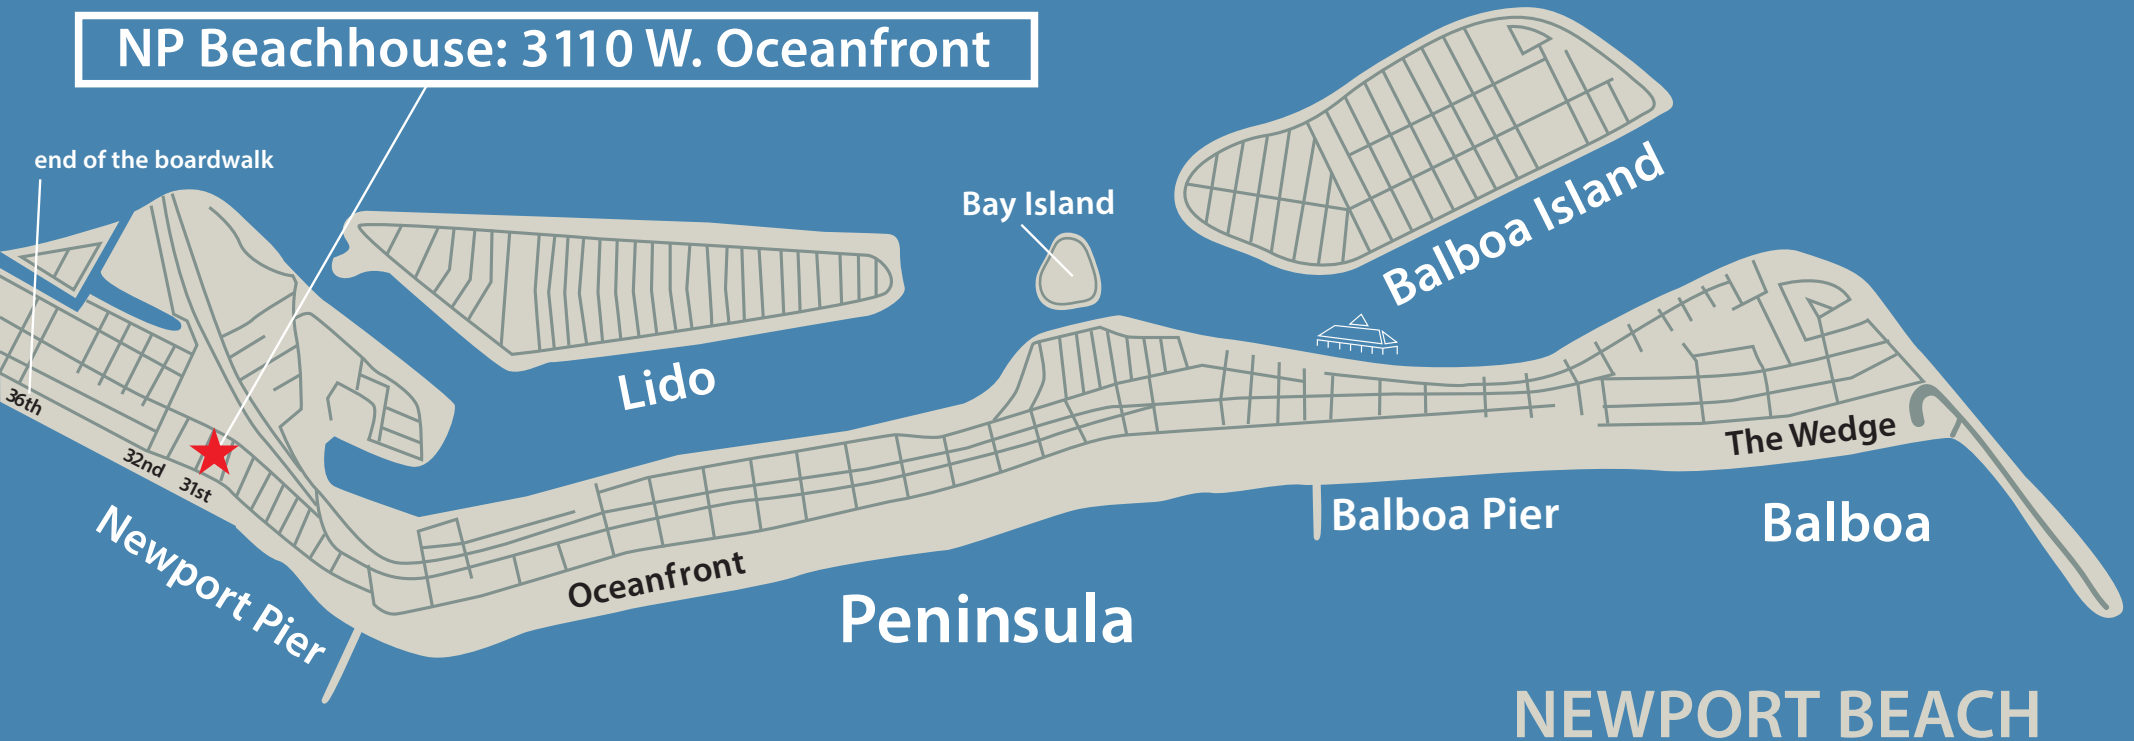

NP Beachhouse: 3110 W. Oceanfront

end of the boardwalk

Bay Island

Balboa Island

Lido

The Wedge

Balboa Pier

Balboa

Peninsula

NEWPORT BEACH

36th

32nd

31st

Newport Pier

Oceanfront